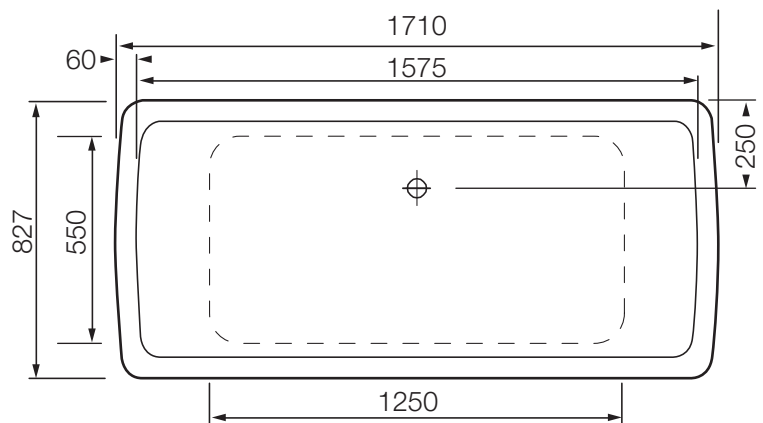

QLD

NSW

VIC

WA

SA

TAS

NTH QLD

TEL (07) 3271 1944 (02) 9838 4944 (03) 9768 3768 (08) 9242 4766 (08) 8376 6233 (03) 6245 9008 (07) 4771 3400

FAX (07) 3879 4244 (02) 9838 9055 (03) 9768 3769 (08) 9242 4733 (08) 8376 6211 (03) 6245 9002 (07) 4771 4955

Decina Bathroomware Pty Ltd

ABN 3984 5084 033

www.decina.com.au

100%
australian
owned

Lucite Sanitary Grade Acrylic
Steel Rim Reinforcement

DECINA
BATHROOMWARE
relaxing your senses