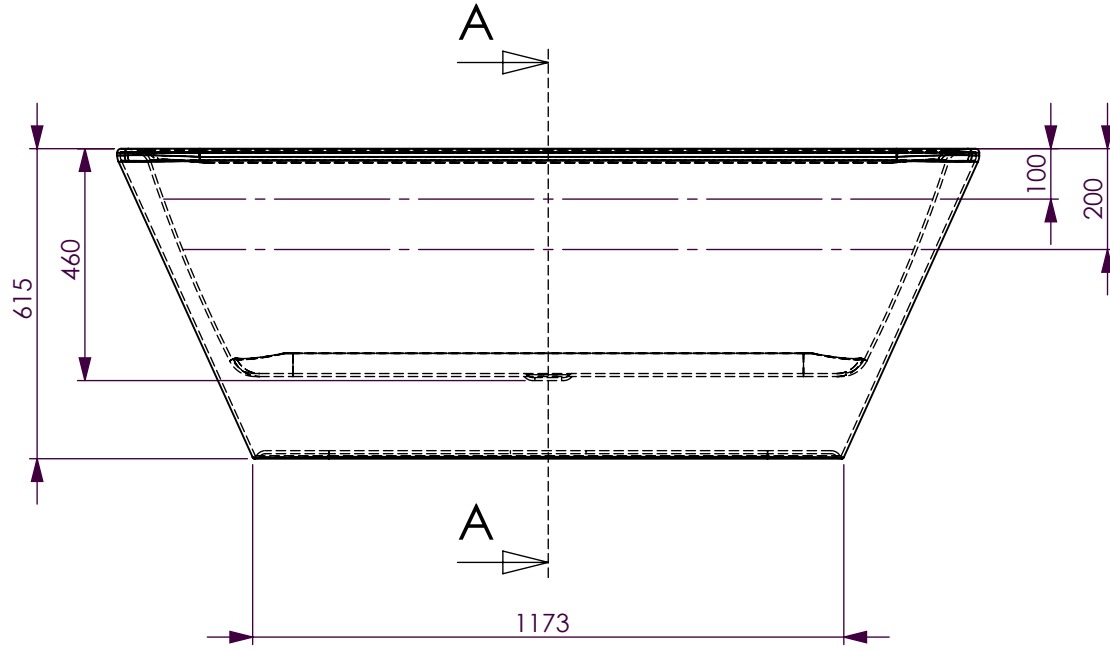

BATH VOLUME (APPROX)	
100mm Below Rim	283 Litres
200mm Below Rim	188 Litres

SECTION A-A

DECINA BATHROOMWARE
WESTIN FREESTANDING
BATH

DECINA BATHROOMWARE CONFIDENTIAL
& PROPRIETARY.
ALL INFORMATION ON THIS DRAWING
PROPERTY OF
DECINA BATHROOMWARE.

NOMINAL MEASUREMENTS ONLY -
MANUFACTURING TOLERANCE +/- 5mm APPLY

Drawn: S Trood
Scale: 1:15
Sheet: A4

Wednesday, 30 June 2010

WESTIN FREESTANDING - DETAILS