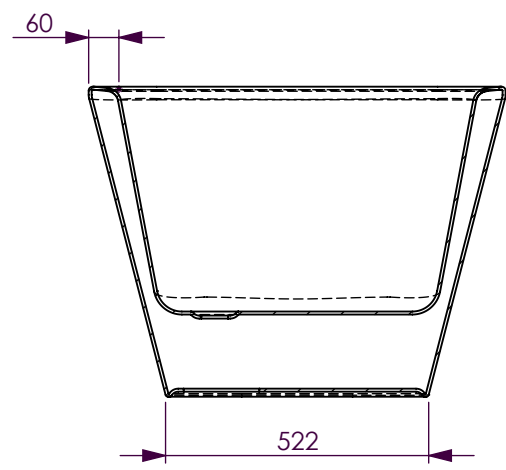

BATH VOLUME (APPROX)	
100mm Below Rim	283 Litres
200mm Below Rim	188 Litres

SECTION A-A

DECINA BATHROOMWARE
WESTIN FREESTANDING
BATH

DECINA BATHROOMWARE CONFIDENTIAL
& PROPRIETARY.
ALL INFORMATION ON THIS DRAWING
PROPERTY OF
DECINA BATHROOMWARE.

NOMINAL MEASUREMENTS ONLY -
MANUFACTURING TOLERANCE +/- 5mm APPLY

Drawn: S Trood
Scale: 1:15
Sheet: A4

Wednesday, 30 June 2010

WESTIN FREESTANDING - DETAILS