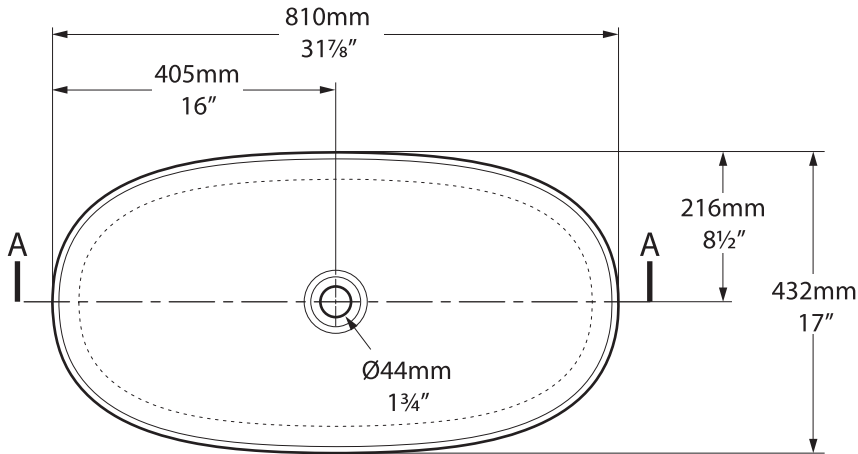

VB-IOS-80-NO / VB-IOS80-xx-NO

Top view

Front view

Side view

Section AA

*All measurements subject to +/-5% tolerance