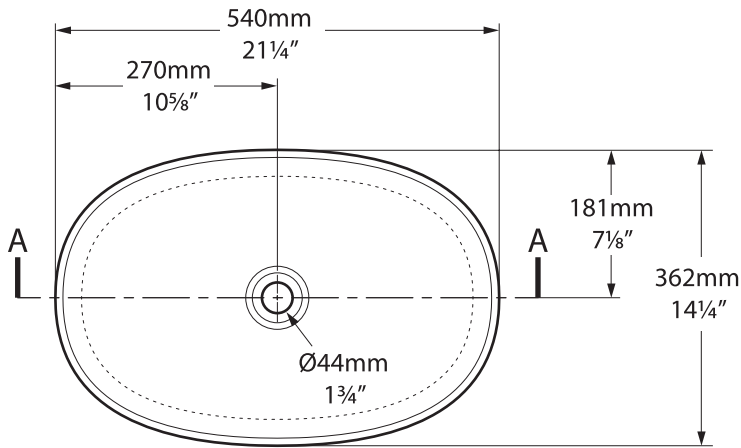

# ios 54

VB-IOS-54-NO / VB-IOS54-xx-NO

Top view

Front view

Side view

Section AA

\*All measurements subject to +/-5% tolerance