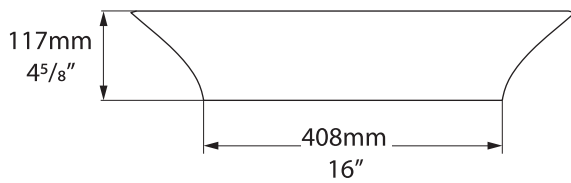

Top view

Front view

Side view

Section AA

*All measurements subject to +/-5% tolerance

.dwg | .dxf | .skp www.vandabaths.com

Massachusetts Code: File No. P3-0711-666
cUPC listing by IAPMO: File No. 6970

VA/1204/01/May16