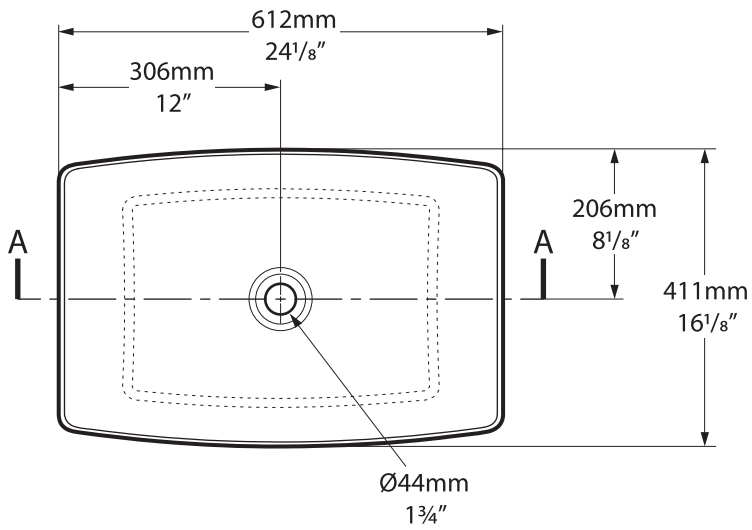

Top view

Front view

Side view

Section AA

*All measurements subject to +/-5% tolerance

.dwg | .dxf | .skp www.vandabaths.com

Massachusetts Code: File No. P3-0711-666
cUPC listing by IAPMO: File No. 6970

VA/1204/01/May16