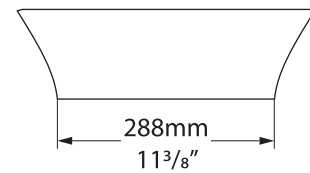

Top view

Front view

Side view

Section AA

*All measurements subject to +/-5% tolerance

.dwg | .dxf | .skp www.vandabaths.com

Massachusetts Code: File No. P3-0711-666
cUPC listing by IAPMO: File No. 6970

VA/1204/01/May16