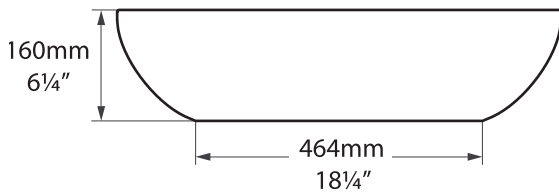

VB-BAR-64-NO / VB-BAR64-xx-NO

Top view

Front view

Side view

Section AA

*All measurements subject to +/-5% tolerance

.dwg | .dxf | .skp www.vandabaths.com

Massachusetts Code: File No. P3-0313-46S
cUPC listing by IAPMO: File No. 6970