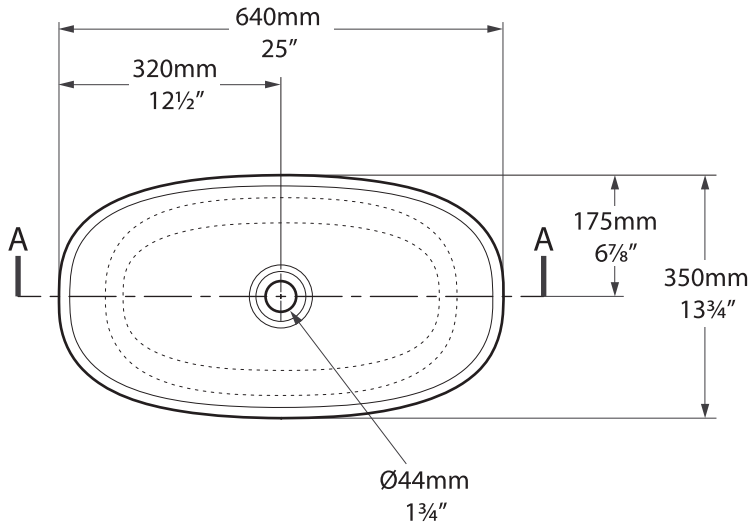

VB-BAR-64-NO / VB-BAR64-xx-NO

Top view

Front view

Side view

Section AA

*All measurements subject to +/-5% tolerance

.dwg | .dxf | .skp www.vandabaths.com

Massachusetts Code: File No. P3-0313-46S
cUPC listing by IAPMO: File No. 6970