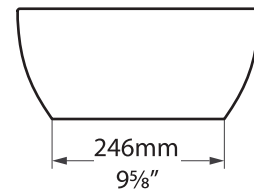

VB-BAR-64-NO / VB-BAR64-xx-NO

Top view

Front view

Side view

Section AA

*All measurements subject to +/-5% tolerance

.dwg | .dxf | .skp www.vandabaths.com

Massachusetts Code: File No. P3-0313-46S
cUPC listing by IAPMO: File No. 6970