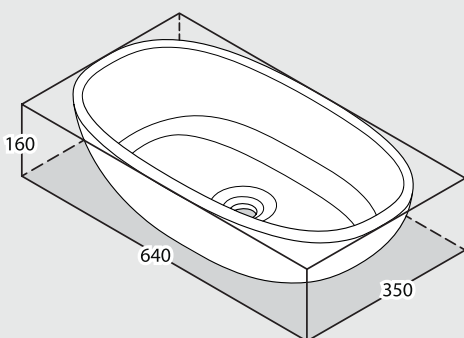

VB-BAR-64-NO / VB-BAR64-xx-NO

Top view

Front view

Side view

Section AA

*All measurements subject to +/-5% tolerance

.dwg | .dxf | .skp www.vandabaths.com

Massachusetts Code: File No. P3-0313-46S
cUPC listing by IAPMO: File No. 6970