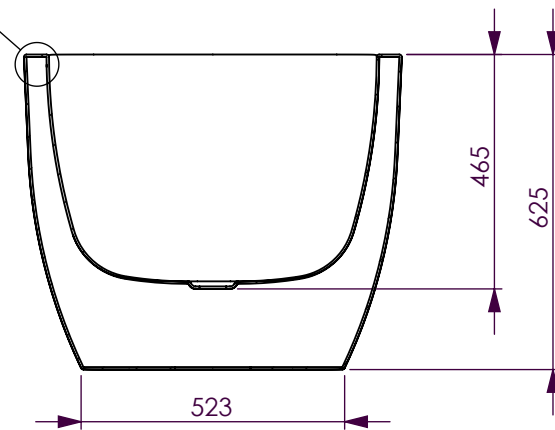

BATH VOLUME (APPROX)	
100mm Below Rim	210 Litres
200mm Below Rim	135 Litres

DETAIL B
SCALE 1 : 5

SECTION A-A

DECINA BATHROOMWARE
SHERATON FREESTANDING

DECINA BATHROOMWARE CONFIDENTIAL
& PROPRIETARY.
ALL INFORMATION ON THIS DRAWING
PROPERTY OF
DECINA BATHROOMWARE.

NOMINAL MEASUREMENTS ONLY -
MANUFACTURING TOLERANCE +/- 5mm APPLY

Drawn: S Trood

Scale: 1:15

Sheet: A4

Wednesday, 28 July 2010

SHERATON FREESTANDING - DETAILS