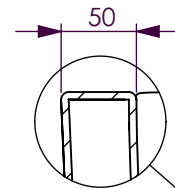

BATH VOLUME (APPROX)	
100mm Below Rim	210 Litres
200mm Below Rim	135 Litres

DETAIL B
SCALE 1 : 5

SECTION A-A

DECINA BATHROOMWARE
SHERATON FREESTANDING

DECINA BATHROOMWARE CONFIDENTIAL
& PROPRIETARY.
ALL INFORMATION ON THIS DRAWING
PROPERTY OF
DECINA BATHROOMWARE.

NOMINAL MEASUREMENTS ONLY -
MANUFACTURING TOLERANCE +/- 5mm APPLY

Drawn: S Trood

Scale: 1:15

Sheet: A4

Wednesday, 28 July 2010

SHERATON FREESTANDING - DETAILS