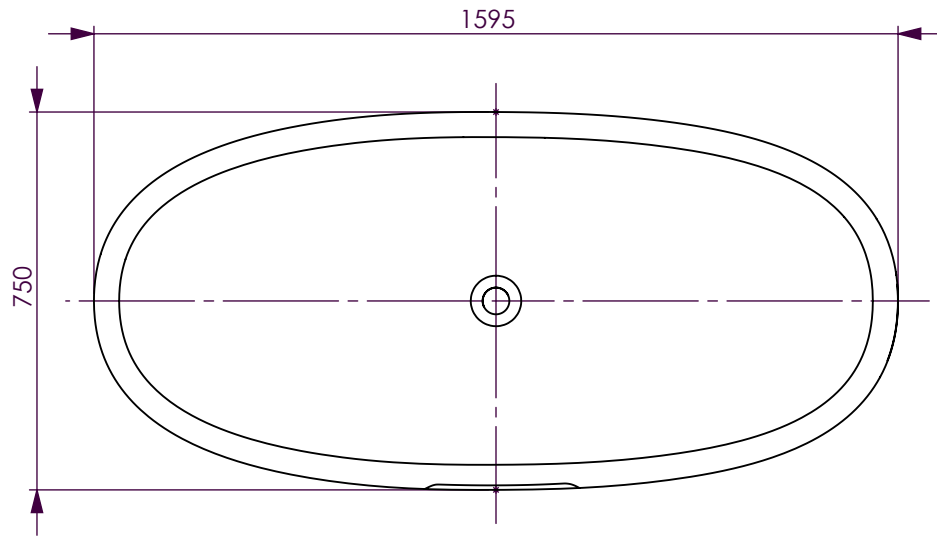

BATH VOLUME (APPROX)	
100mm Below Rim	210 Litres
200mm Below Rim	135 Litres

DETAIL B
SCALE 1 : 5

SECTION A-A

DECINA BATHROOMWARE
SHERATON FREESTANDING

DECINA BATHROOMWARE CONFIDENTIAL
& PROPRIETARY.
ALL INFORMATION ON THIS DRAWING
PROPERTY OF
DECINA BATHROOMWARE.

NOMINAL MEASUREMENTS ONLY -
MANUFACTURING TOLERANCE +/- 5mm APPLY

Drawn: S Trood

Scale: 1:15

Sheet: A4

Wednesday, 28 July 2010

SHERATON FREESTANDING - DETAILS