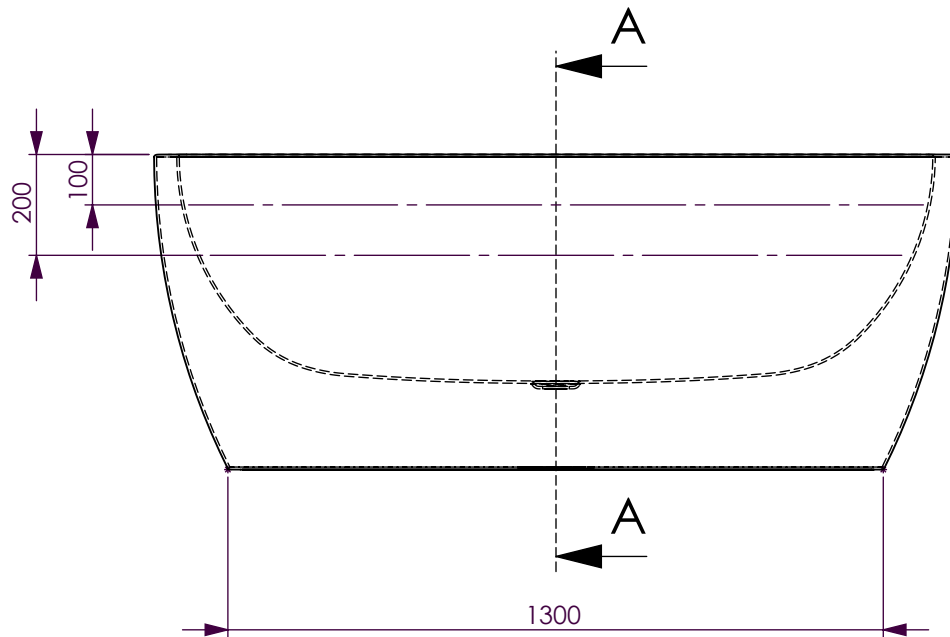

BATH VOLUME (APPROX)	
100mm Below Rim	210 Litres
200mm Below Rim	135 Litres

DETAIL B
SCALE 1 : 5

SECTION A-A

DECINA BATHROOMWARE
SHERATON FREESTANDING

DECINA BATHROOMWARE CONFIDENTIAL
& PROPRIETARY.
ALL INFORMATION ON THIS DRAWING
PROPERTY OF
DECINA BATHROOMWARE.

NOMINAL MEASUREMENTS ONLY -
MANUFACTURING TOLERANCE +/- 5mm APPLY

Drawn: S Trood

Scale: 1:15

Sheet: A4

Wednesday, 28 July 2010

SHERATON FREESTANDING - DETAILS