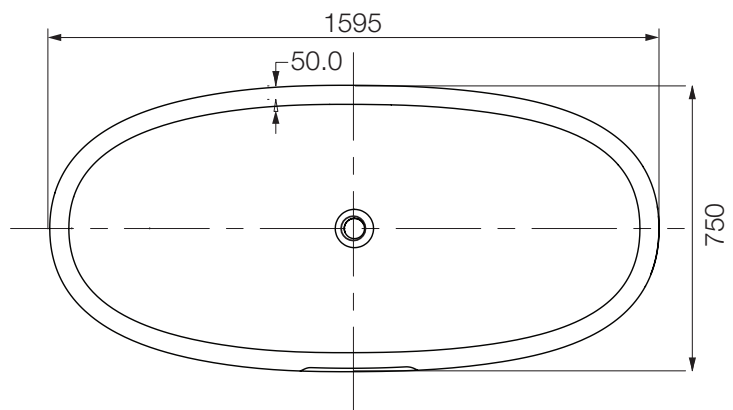

QLD

NSW

VIC

WA

SA

TAS

NTH QLD

TEL (07) 3271 1944 (02) 9838 4944 (03) 9768 3768 (08) 9242 4766 (08) 8376 6233 (03) 6245 9008 (07) 4771 3400

FAX (07) 3879 4244 (02) 9838 9055 (03) 9768 3769 (08) 9242 4733 (08) 8376 6211 (03) 6245 9002 (07) 4771 4955

Decina Bathroomware Pty Ltd

ABN 3984 5084 033

www.decina.com.au

100%
australian
owned

Lucite Sanitary Grade Acrylic
Steel Rim Reinforcement

DECINA
BATHROOMWARE
relaxing your senses