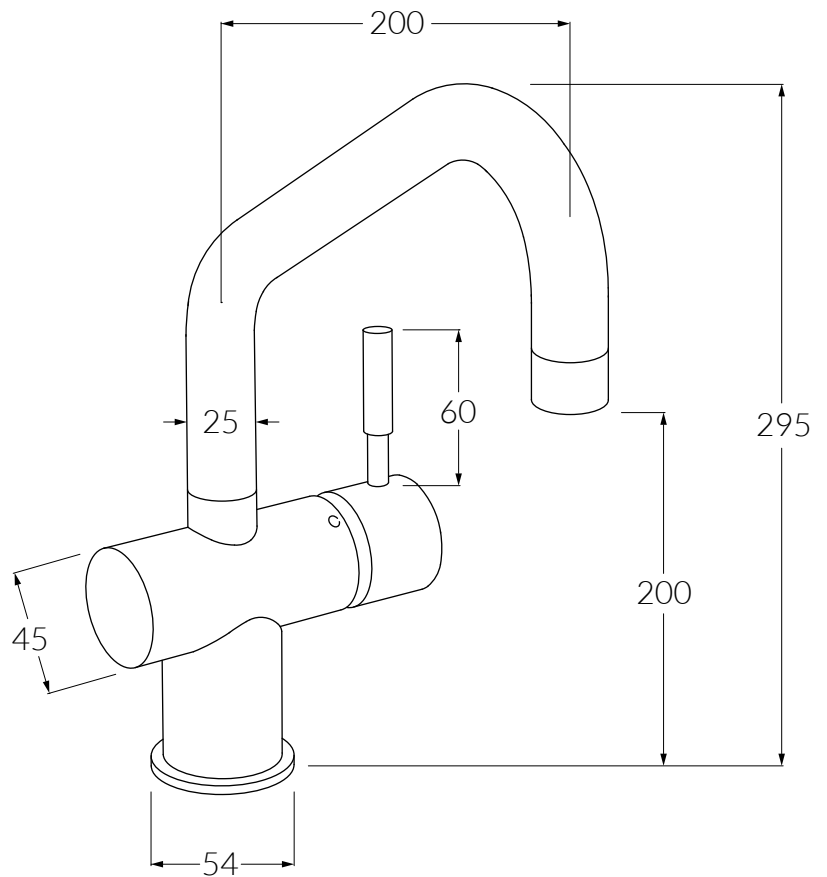

# VODA SINK MIXER RH

PRODUCT CODE:  
VSM

AVAILABLE OPTIONS:  
VSMLH - LEFT HAND OPERATION

CRAFTED IN MELBOURNE

SUSSEXTAPS.COM.AU