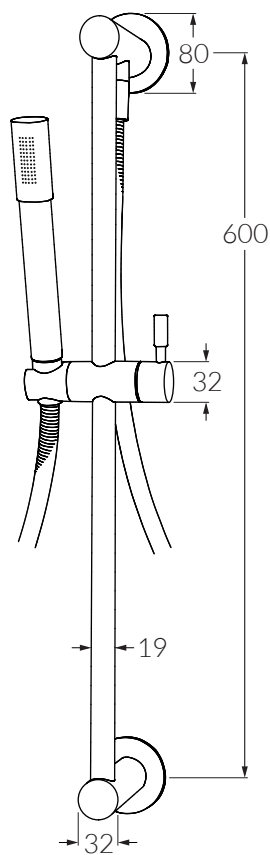

# VODA RAIL SHOWER WITH HANDHELD

PRODUCT CODE:  
VRS

CRAFTED IN MELBOURNE

SUSSEXTAPS.COM.AU