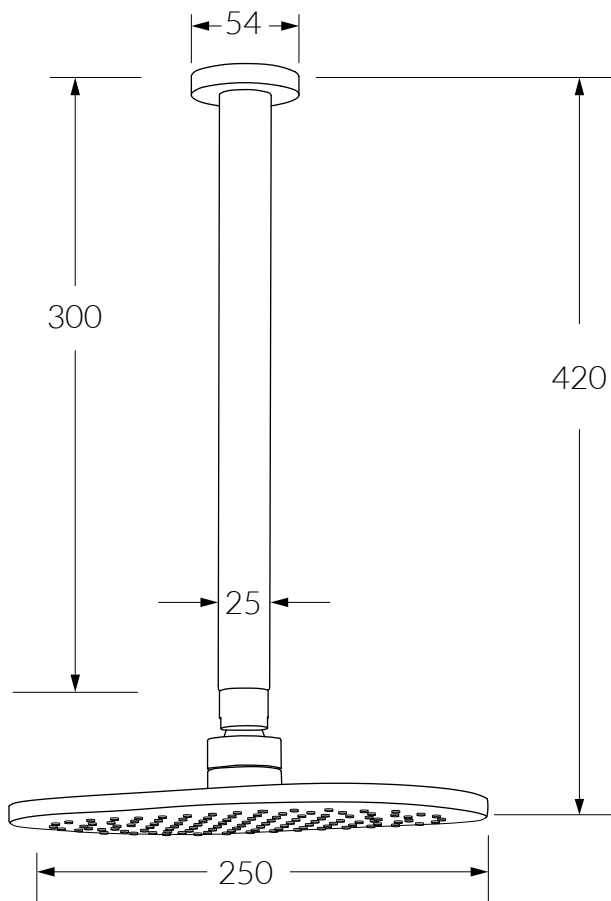

# CALIBRE VERTICAL SHOWER 300MM WITH OVAL SHOWER HEAD

PRODUCT CODE:  
CVSH300

CRAFTED IN MELBOURNE

SUSSEXTAPS.COM.AU