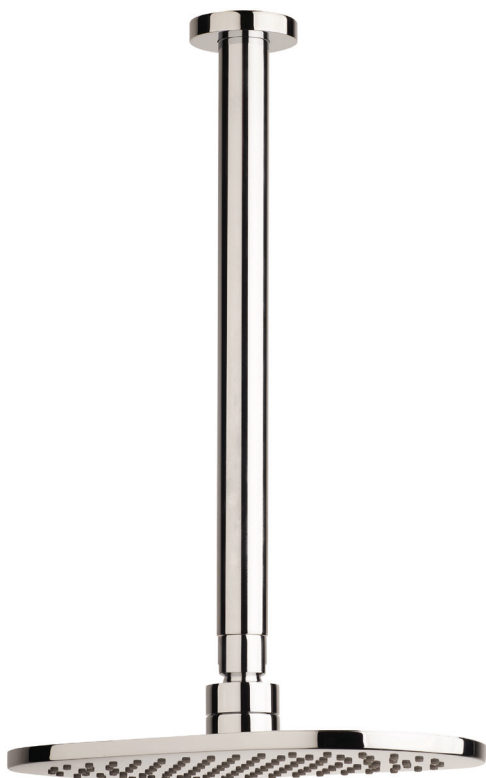

# CALIBRE VERTICAL SHOWER 300MM WITH OVAL SHOWER HEAD

PRODUCT CODE:  
CVSH300

CRAFTED IN MELBOURNE

SUSSEXTAPS.COM.AU