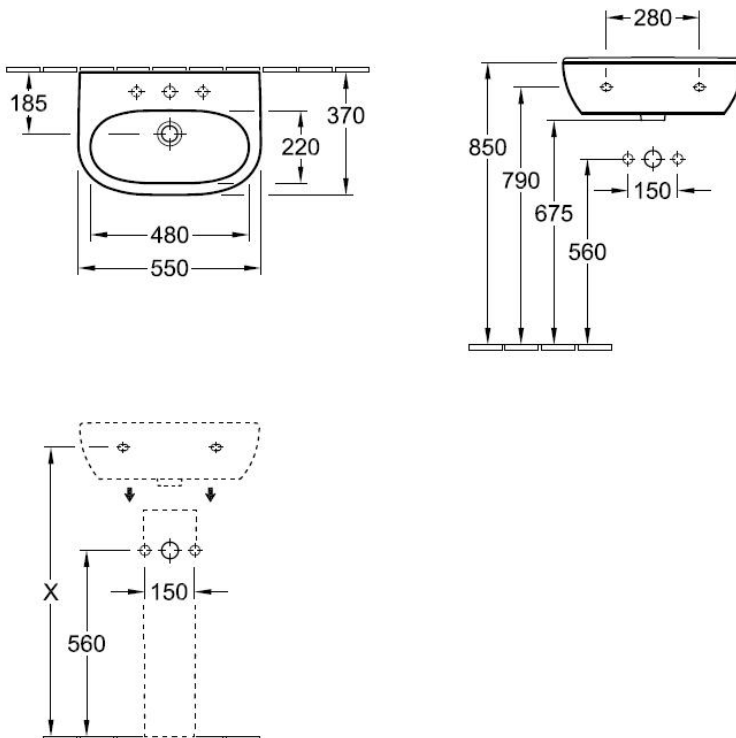

## O.novo Compact Wash Basin – 550 x 370mm, 1 Tap Hole

### TECHNICAL SPECIFICATIONS

PRODUCT NO: **51665601CB** O.novo Compact Wash Basin 550 x 370mm, 1 tap hole  
Recommended overflow waste 94238  
(Mounting Bolts included)