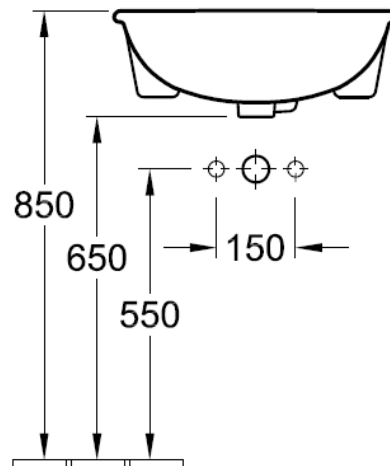

Villeroy & Boch
1748

O.novo Semi-Recessed Basin – 540 x 450mm

Tapware & Waste not included

TECHNICAL SPECIFICATIONS

PRODUCT NO: **41605501**

PRODUCT NO: **4160550301**

PRODUCT NO: **41605501SDL**

PRODUCT NO: **41605501SDR**

O.novo Semi-Recessed Basin 540 x 450mm, 1 tap hole

O.novo Semi-Recessed Basin 540 x 450mm, 3 tap hole

O.novo Semi-Recessed Basin 540 x 450mm, 1 tap hole
with Soap Dispenser Left Hand Side

O.novo Semi-Recessed Basin 540 x 450mm, 1 tap hole
with Soap Dispenser Right Hand Side

Recommended overflow waste 94240
(Mounting Bolts included)