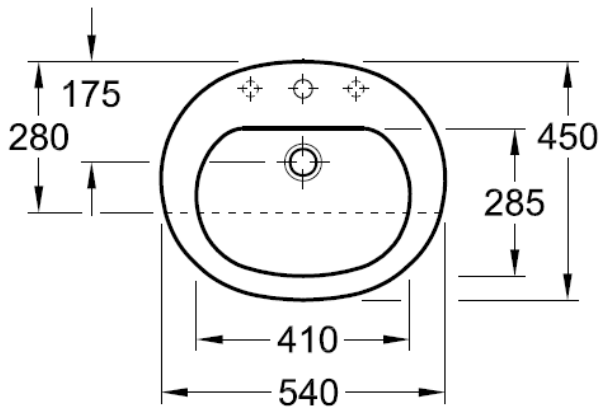

Villeroy & Boch
1748

O.novo Semi-Recessed Basin – 540 x 450mm

Tapware & Waste not included

TECHNICAL SPECIFICATIONS

PRODUCT NO: **41605501**

PRODUCT NO: **4160550301**

PRODUCT NO: **41605501SDL**

PRODUCT NO: **41605501SDR**

O.novo Semi-Recessed Basin 540 x 450mm, 1 tap hole

O.novo Semi-Recessed Basin 540 x 450mm, 3 tap hole

O.novo Semi-Recessed Basin 540 x 450mm, 1 tap hole
with Soap Dispenser Left Hand Side

O.novo Semi-Recessed Basin 540 x 450mm, 1 tap hole
with Soap Dispenser Right Hand Side

Recommended overflow waste 94240
(Mounting Bolts included)