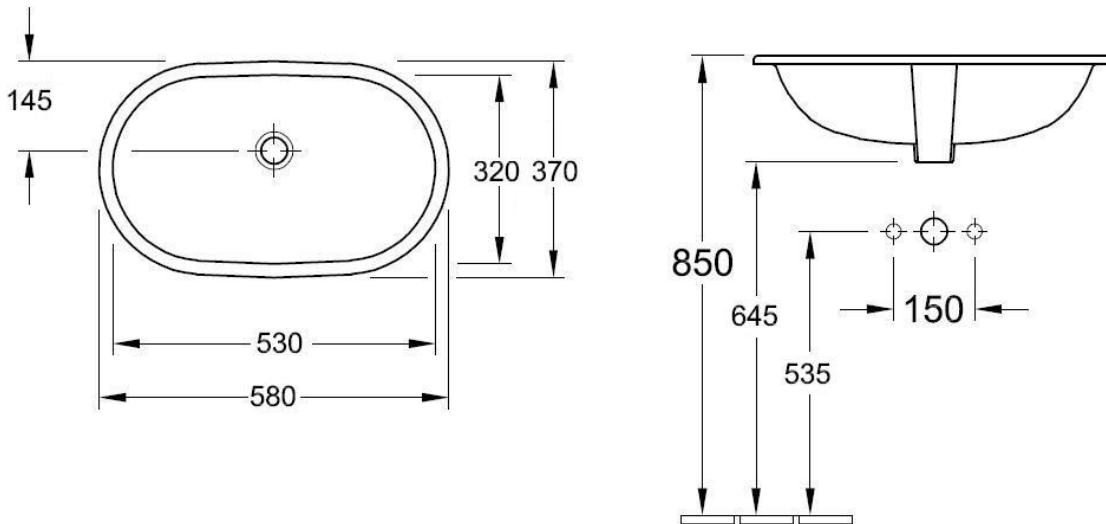

Villeroy & Boch

1748

O.novo 580x370mm Under-Counter Basin

TECHNICAL SPECIFICATIONS

PRODUCT NO: **41625001**, O.novo Under-Counter Basin **OD** 580x370mm (**ID** 530x320mm)

Recommended overflow waste - code 94238

Overflow hole should be positioned to the front of the cabinet

Note: Benchtop cut-out should not be performed for Under Counter basins without having the actual basin/s on hand due to manufacturing variances that can occur - Basin should only be mounted with flexible adhesive – For detailed installation instructions refer www.argentaust.com.au