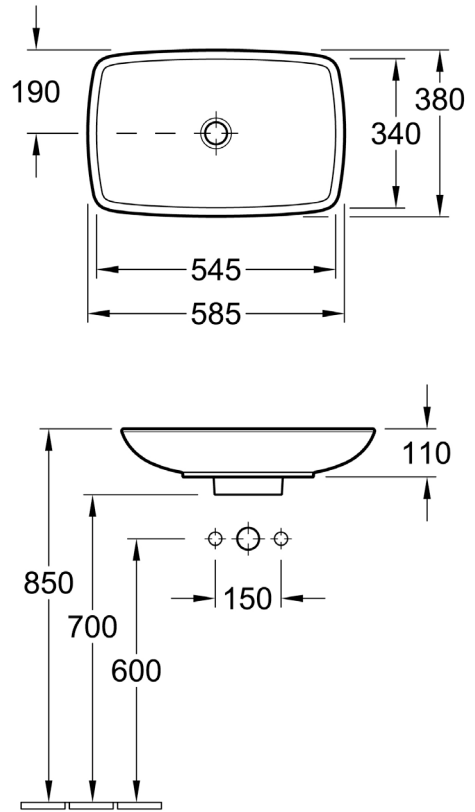

LOOP VESSEL BASIN RECTANGULAR LOW PROFILE

Product Image	Technical Specification
---------------	-------------------------

Basins Supplied with Ceramic Non Closeable Waste.
Optional Closeable Waste Recommended – 943240F

Description	
Loop Vessel Basin Rectangular Low Profile	
51540001	Vessel Basin Rectangluar

Additional Information
<ul style="list-style-type: none"> - Note Basin Supplied: No taphole with overflow & ceramic waste fitting