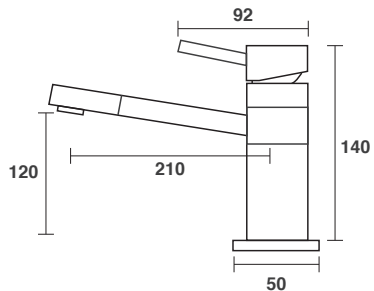

Lugano Mixer Range

Hob Straight Sink Mixer - 210mm reach - Swivel

par
TAPS

Chrome Product Code
LMS04.30

- **WELS Rating**
5-Star 6LPM
- 35mm cartridge
- Swivel outlet
- 32mm Fixing Hole

CUSTOM FINISHES

CHROME	WHITE	LMS04.31
CHROME	IVORY	LMS04.32
CHROME	MATT BLACK	LMS04.101
CHROME	MIDNIGHT BLACK	LMS04.108
CHROME	RED	LMS04.111
GOLD	WHITE	LMS04.51
GOLD	IVORY	LMS04.52
GOLD	MIDNIGHT BLACK	LMS04.109