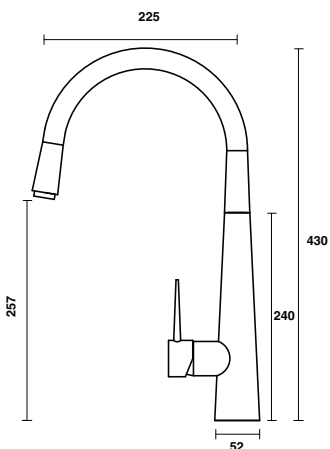

## Hob Pull-Out Sink Mixer - 225mm reach - Swivel

**par**  
TAPS

Chrome Product Code  
LMP04.30

- **WELS Rating**  
5-Star 6LPM
- 35mm cartridge
- Swivel outlet with pull-out nozzle with spring assisted manual return hose
- 32mm Fixing Hole