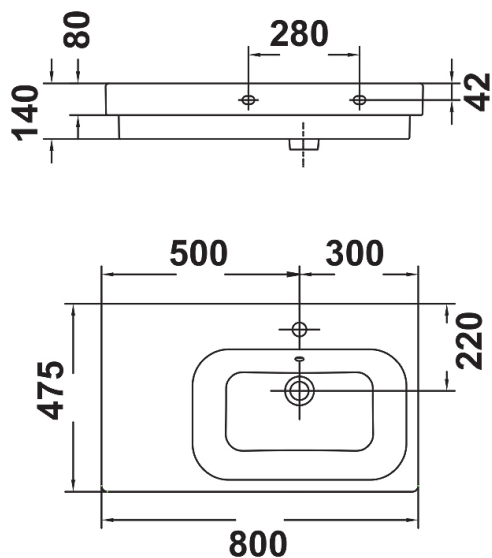

Flex 80 Wall Basin
Asymmetric Right Basin

26040

Capacity: 6.5L

Tap hole(s): One or three

Overflow: Yes

Waste assembly supplied: Yes. Includes pop up waste

Finish: White

The Flex 80 asymmetric right basin, made by Gala of Spain, has straight, basic and elegant lines. The Flex basin is suitable for wall hung or vanity top installation.

It features an integral overflow, 1 tap hole and comes supplied with a chrome pop up waste.

*Conditions apply.