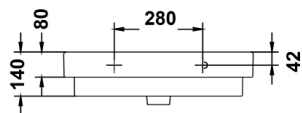

## Flex 50 Wall Basin

26000

**Tap hole(s):** One

**Overflow:** No

**Waste assembly supplied:** Yes. Includes pop up waste

**Finish:** White

The Flex 50 wall hung basin, made by Gala of Spain, has straight, basic and elegant lines. The Flex basin is suitable for wall hung or vanity top installation.

It features 1 tap hole and comes supplied with a chrome pop up waste.

**WARRANTY**  
10 years

\*Conditions apply.

streamline