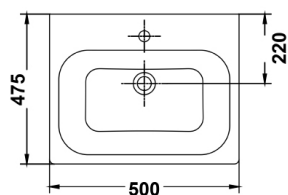

## Flex 50 Wall Basin

26000

**Tap hole(s):** One

**Overflow:** No

**Waste assembly supplied:** Yes. Includes pop up waste

**Finish:** White

The Flex 50 wall hung basin, made by Gala of Spain, has straight, basic and elegant lines. The Flex basin is suitable for wall hung or vanity top installation.

It features 1 tap hole and comes supplied with a chrome pop up waste.

**WARRANTY**  
10 years

\*Conditions apply.

streamline