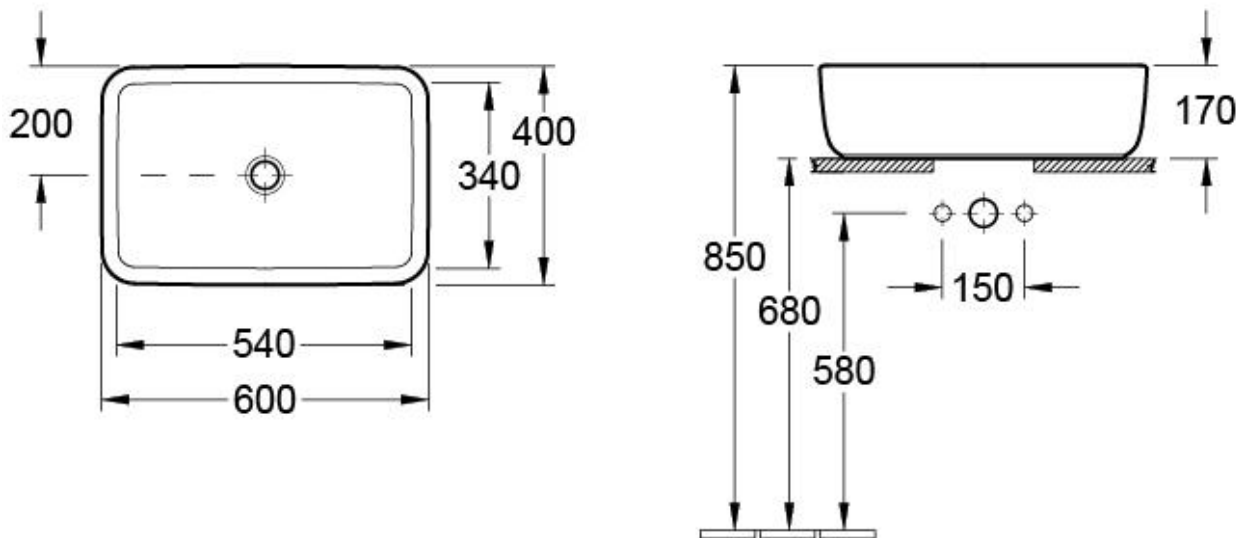

Villeroy & Boch
1748

Architectura Rectangular Vessel Basin

TECHNICAL SPECIFICATIONS

PRODUCT NO: **41276001**, Architectura Rectangular Vessel Basin 600x400mm OD / 540x430mm ID