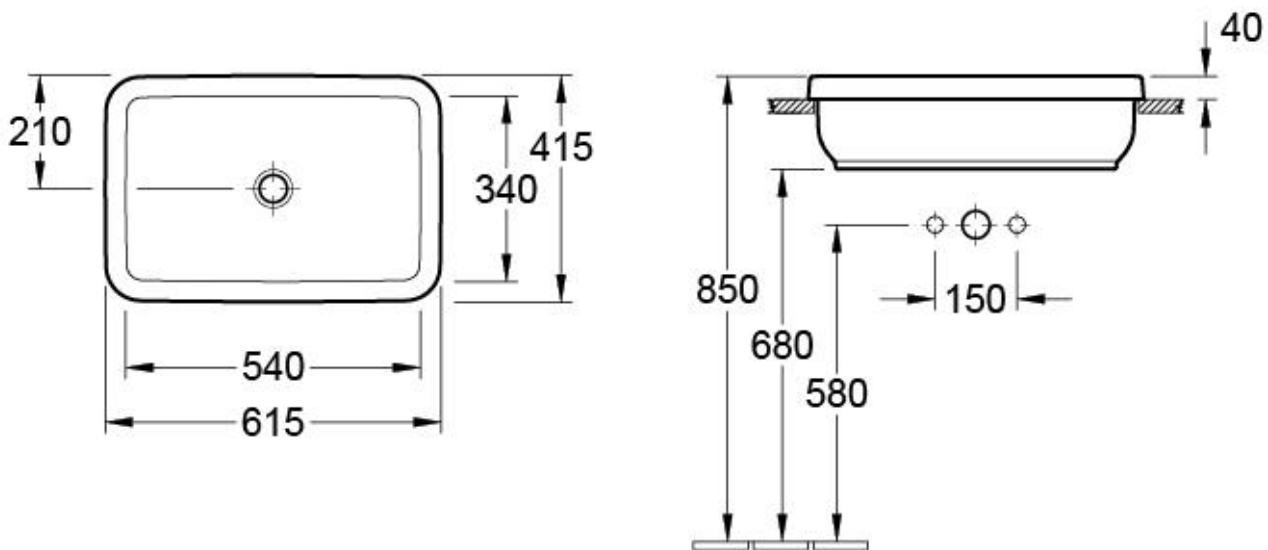

Villeroy & Boch
1748

Architectura Rectangular Drop In Basin

TECHNICAL SPECIFICATIONS

PRODUCT NO: **41676001**, Architectura Rectangular Drop-In Basin 615x415mm OD / 540x340mm ID

Argent Central 1300 364 748 Brisbane (07) 3252 6101 Sydney (02) 8394 5800 Melbourne (03) 9250 1600 Perth (08) 9445 0500