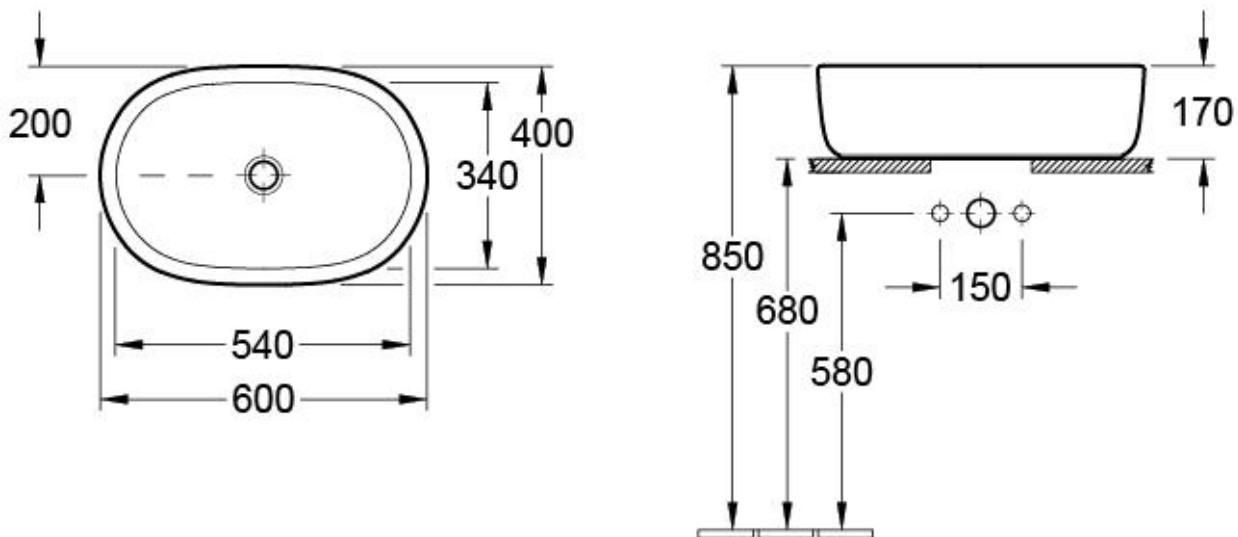

Villeroy & Boch
1748

Architectura Oval Vessel Basin

TECHNICAL SPECIFICATIONS

PRODUCT NO: **41266001**, Architectura Oval Vessel Basin 600x400mm OD / 540x430mm ID