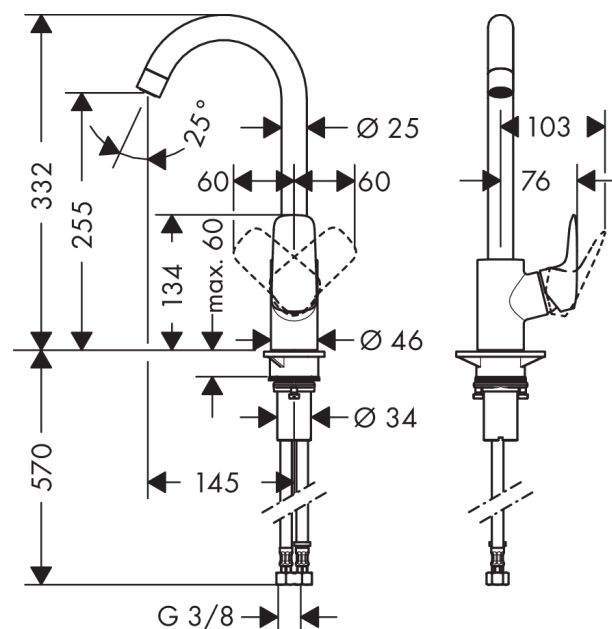

Logis

Single lever kitchen mixer 260

Surfaces: **chrome** Article Number: **71835000**

Description

product features

- ComfortZone 260
- swivel range adjustable in 3 steps 110°, 150° or 360°
- handle can be positioned on the right or left
- normal spray
- connection dimension: DN15
- flow rate 12 l/min
- ceramic cartridge
- connection type: G 3/8 connections
- suitable for continuous flow water heaters

Technology

Product image

Scale drawing

Flowchart