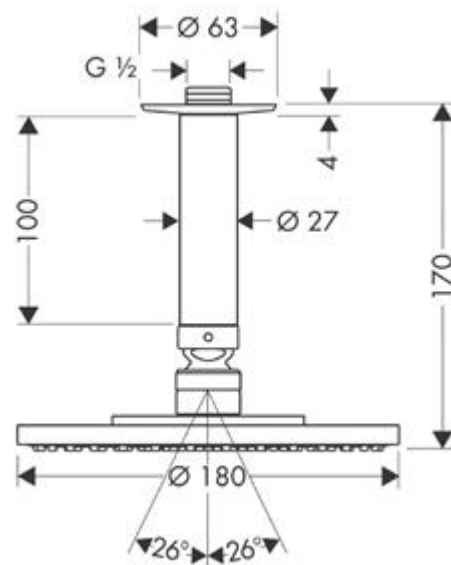

Product data sheet (PDF)

e

Raindance

Raindance Air Overhead Shower Ø180mm EcoSmart, DN15 with ceiling connector

Description

- extra wide shower spray
- AirPower technology and QuickClean system with ceiling connector 100mm
- pivot joint with security nut
- flow rate approx. 9 l/min.
- suitable for continuous flow water heaters, if the flow pressure at the mixer is a min. of 0.15MPa

Surfaces

Art. no.

chrome

27464003

Product image

SHOWER ARM NO.1

e

ee

e

Scale drawing

15 YEAR WARRANTY

WELS RATING 3 STAR/ 9 LITRES PER MINUTE