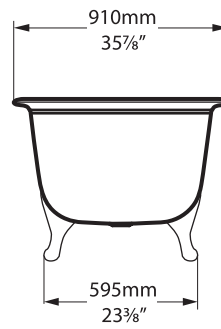

Top view

Rim Detail

Side view

Front view

Section BB

Section AA

*All measurements subject to +/-5% tolerance

.dwg | .dxf | .skp www.vandabaths.com