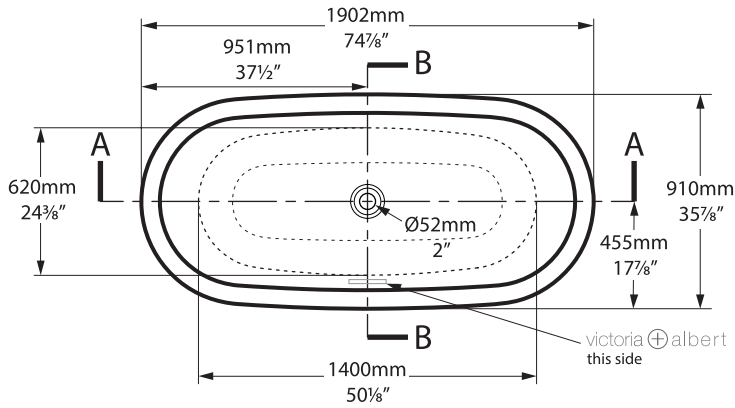

Top view

Rim Detail

Side view

Front view

Section BB

Section AA

*All measurements subject to +/-5% tolerance

.dwg | .dxf | .skp www.vandabaths.com