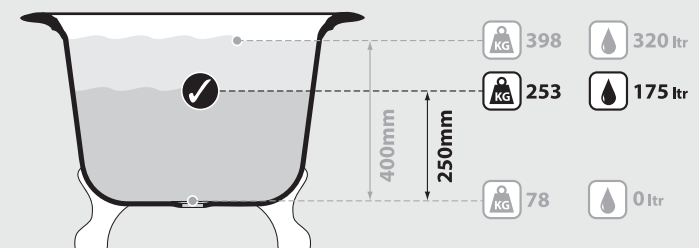

Top view

Rim Detail

Side view

Front view

Section BB

Section AA

*All measurements subject to +/-5% tolerance

.dwg | .dxf | .skp www.vandabaths.com