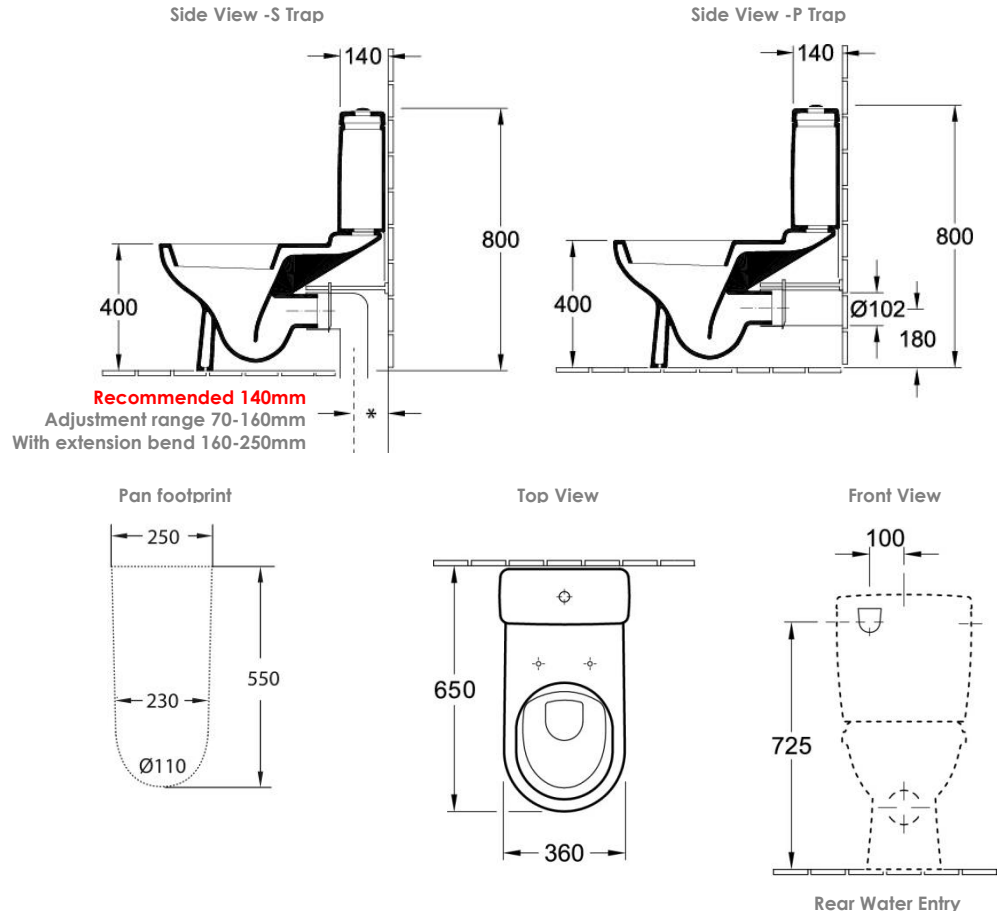

O.NOVO BTW TOILET SUITE

Product Image

Technical Specifications

(For INSTALLATION NOTES see over page)

Code/Description

O.novo BTW Toilet Suite
 with Rear Water Entry & Soft Closing Seat

- 56580101S4DB** S-Trap
- 565801R1S4DB** S-Trap with CeramicPlus
- 56581001S4B** P-Trap
- 565810R1S4B** P-Trap with CeramicPlus

Additional Information

- 5 Year Warranty *Conditions Apply

4.5/3L WELS 4 Star

O.NOVO BTW TOILET SUITE

Installation Notes

Water Entry: Rear water entry requires ½" BSP male thread extending 10mm past the finished wall

S-Trap Set-out*: (See table below)

S-Trap Set-out options	Distance from finished wall to centre of soil pipe	Vario Bend required		Installation Notes
Recommended	140mm	50015P	Supplied standard with S-trap Suites	To be cut to required length on-site
Standard Adjustment Range	70-160mm	50015P	Supplied standard with S-trap Suites	To be cut to required length on-site
With extension bend	160-250mm	8702	Order separately with P-Trap Suite	To be cut to required length on-site - Requires installation into DWV pipe (adaptor supplied) or into a pan collar installed flush with the finished floor

Flushing options: 4.5/3L toilets can be easily converted to 6/3L on-site where it is approved to do so, one-click conversion instructions are included inside the cistern